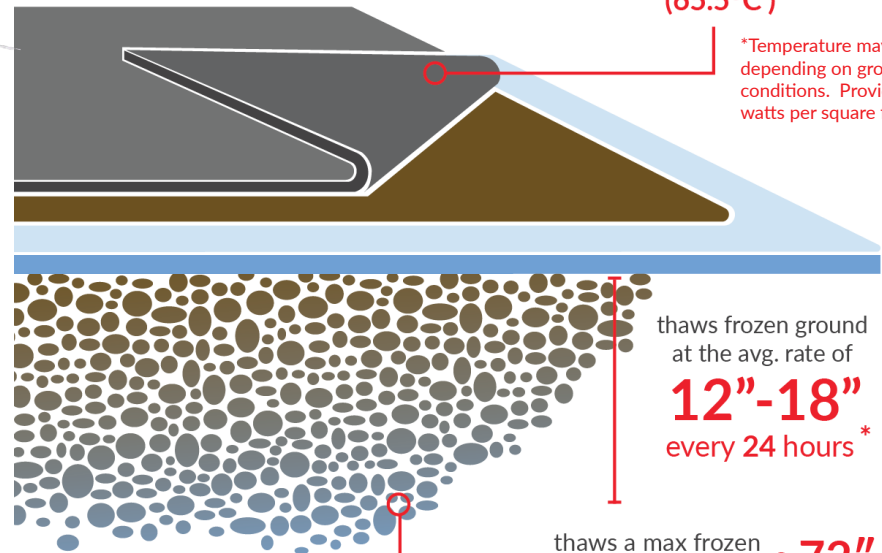

**HOT**

High watt density thaws frozen ground

**QUICK**

Quickly remove frost prior to concrete pour

**MELT**

Melt snow and ice from roofs, walkways, and construction areas

**EASY TO USE**

Easily installed and removed

**CONTROL**

Provides higher heat control when combined with a thermostatic controller

**SAVE**

Saves time, money, and labor

# Ground Thawing Blankets

heats up to **150°F**  
(65.5°C)

\*Temperature may vary depending on ground conditions. Provides 36 watts per square foot.

thaws frozen ground at the avg. rate of **12"-18"** every 24 hours \*

thaws a max frozen ground depth of **≈72"** \*

\* results depend on ground composition and ambient conditions